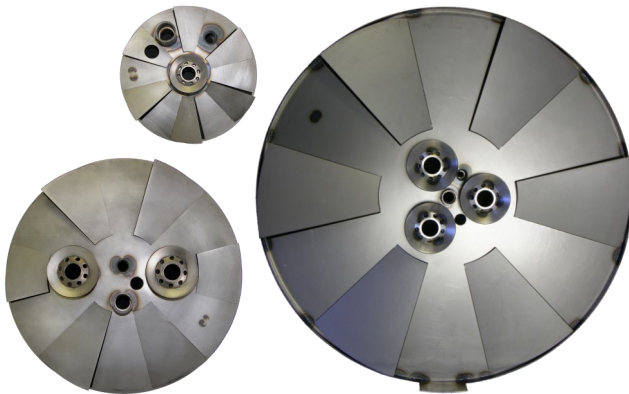

**ACL High Efficiency Burner Assembly****ACL M Series Mixers****ACL ON Nozzles****ACL pilot assembly complete with M50 mixer and ignitor/flame rod****Patented Burner Assembly****Typically 80% efficient****Cost effective - significant fuel gas savings****Provides safe and reliable ignition/ flame sensing****Extremely stable at wide range of pressures****Unique flame profile maximizes heat transfer****No flame lift-off or impingement****Innovative, compact design****Easy to install****Reduced emissions (No CO, low NOx, and low CO₂)****Quiet operation****Custom sizing available**